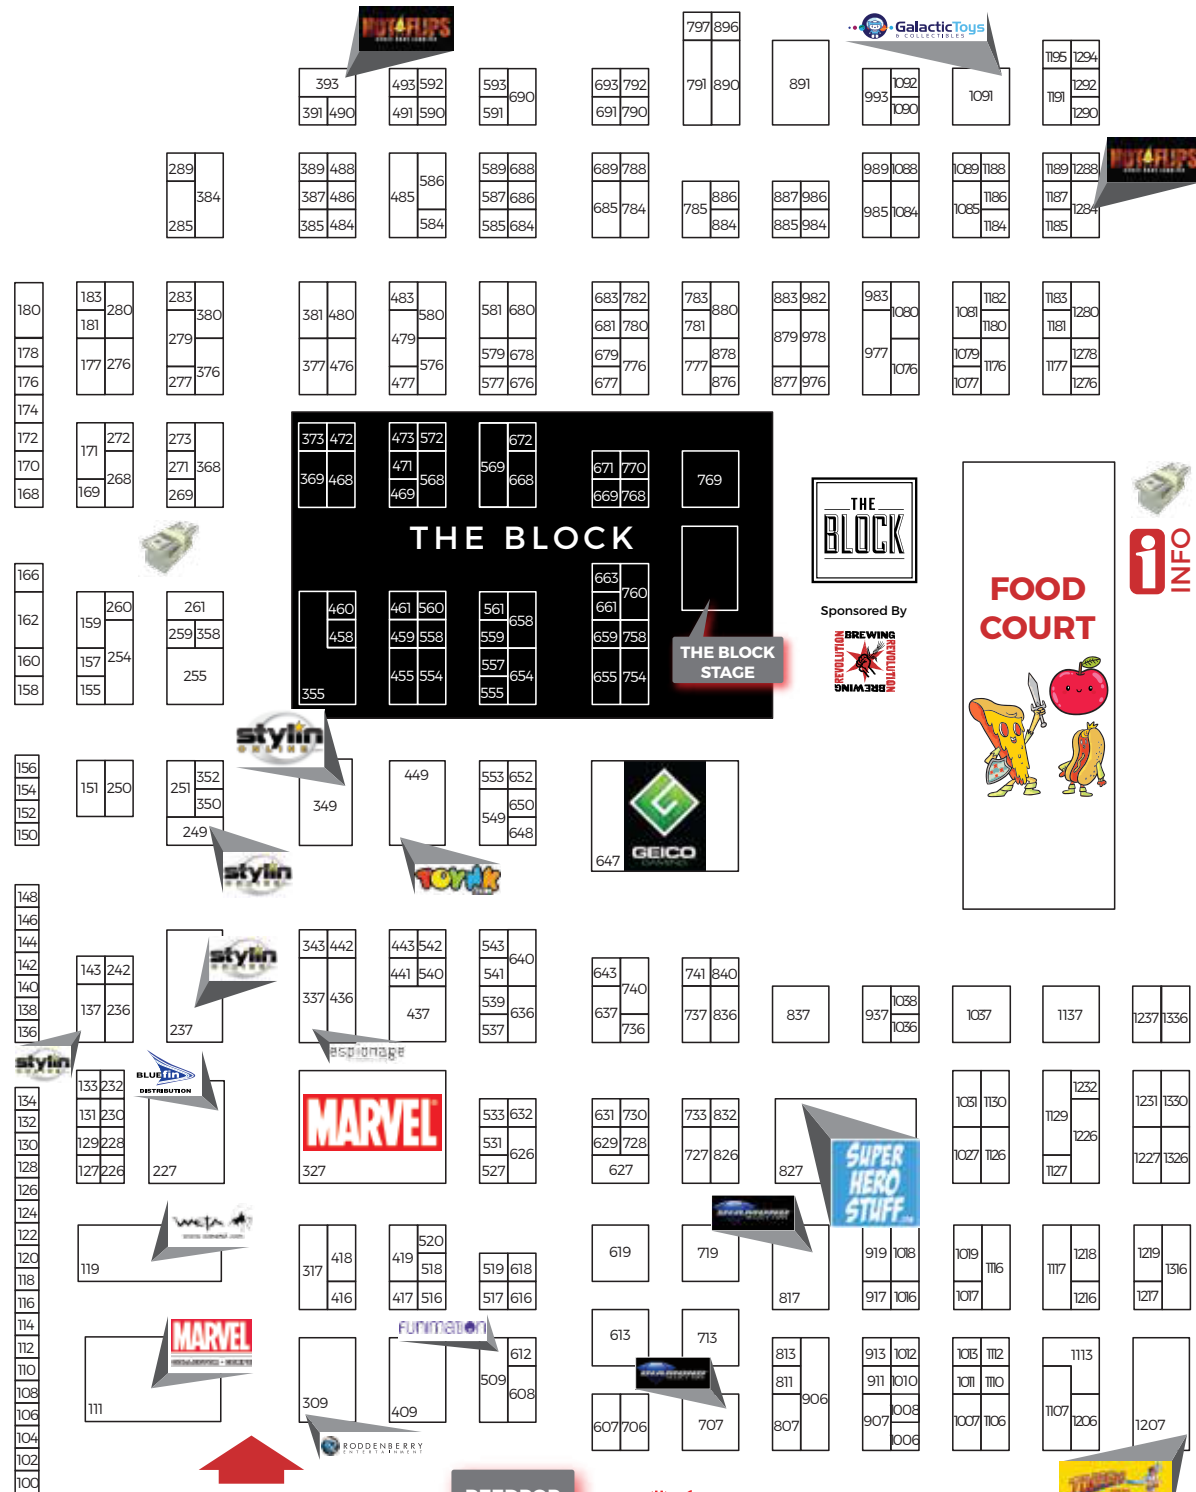

AUTOGRAPHING

FOOD COURT

PHOTO OPS

ARTIST ALLEY

FOOD COURT

QUEUE HALL

FOOD COURT

C2E2 LIVE! STAGE

CONSOLE GAMING

TABLETOP GAMING

SALES OFFICE

SHOW FLOOR ENTRANCE

REEDPOP SUPPLY CO.

MARCH 18-20, 2016

SHOW FLOOR -- LEVEL 3